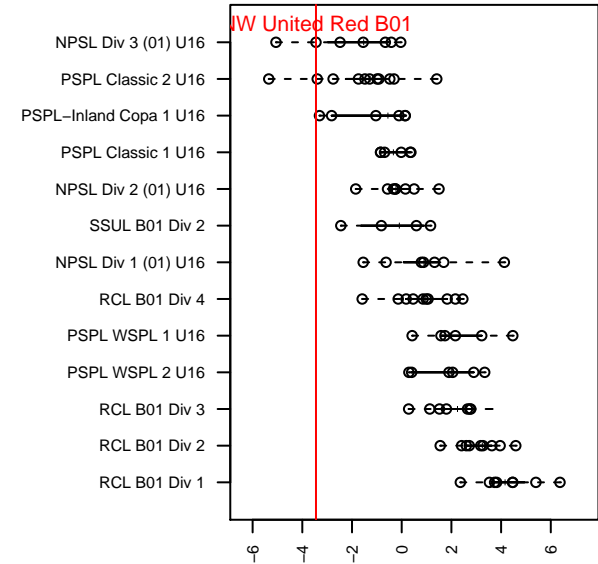

NW United Red B01

NW United FC
 Burlington, WA
 B01 total strength=946
 attack=1.72 defense=1.59
 fall league = NPSL Div 3 (01) U16
 notes= B

alt names used:
 Northwest United FC B01 Red
 NW United
 Northwest United B01 B Red

Venues played:
 2016 Skagit Firecracker Gold U16
 2016 NPSL Division 3 (01) U16
 2016 WYS Presidents Cup B01 Div 2

NW United Red B01
 Dots are actual minus expected GF (blue circles) and GA (red triangles).
 Blue line is smoothed change in attack strength. Red is smoothed change in defense strength.

**attack and defense variance (black dot)
relative to other teams
and top 10 in region**

**attack and defense rating
relative to others at age
and all opponents in last 13 months**

Performance relative to 13 month average